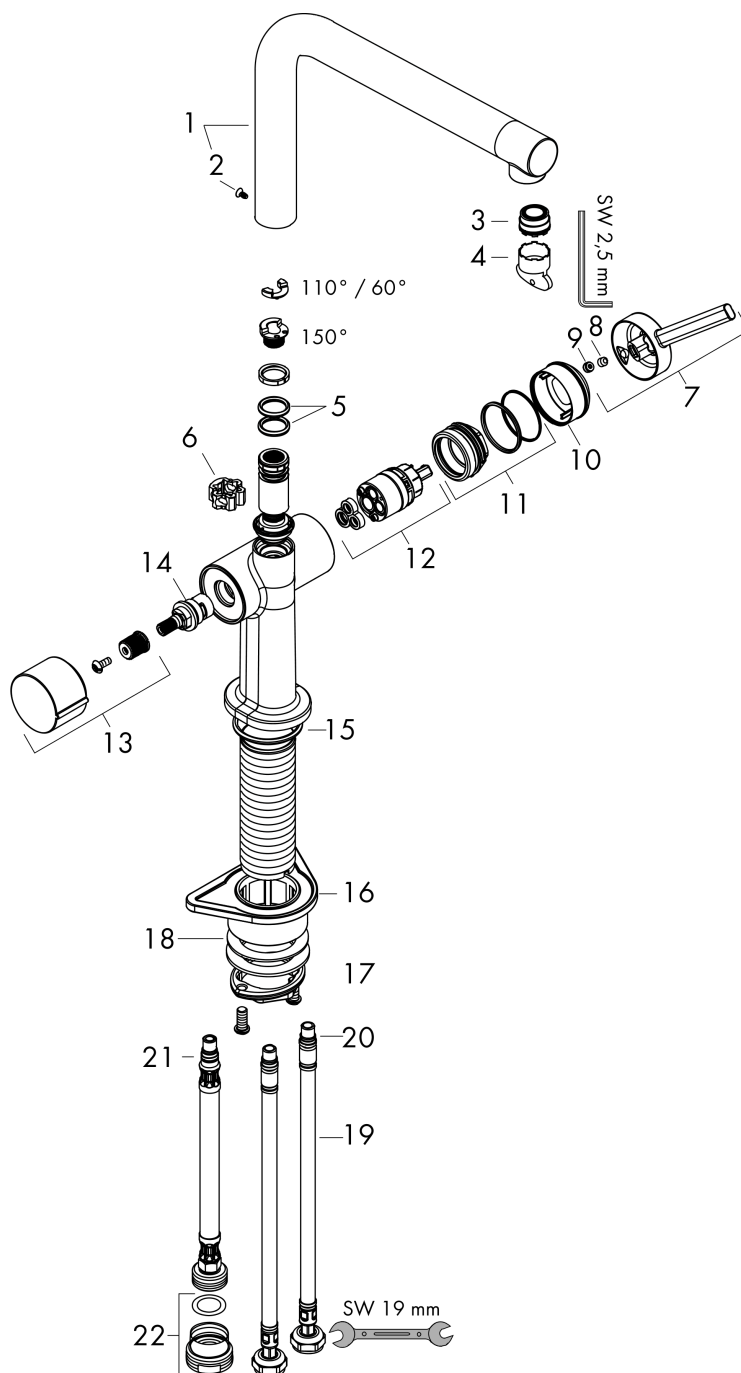

Talis M54

Single lever kitchen mixer 270, device shut-off valve, 1jet
Surfaces: **Stainless Steel Finish** Article Number: **72827800**

Description

product features

- ComfortZone 270
- swivel range adjustable in 4 steps 60°, 110°, 150° or 360°
- laminar spray
- with integrated shut-off valve
- connection dimension: DN15
- maximum flow rate at 3 bar: 8 l/min
- ceramic cartridge
- connection type: G 3/8 connections
- temperature limitation adjustable
- suitable for continuous flow water heaters
- tap hole with Ø 35 mm required

Technology

Design awards

reddot winner 2020

Product image

Scale drawing

Flowchart

Talis M54

Single lever kitchen mixer 270, device shut-off valve, 1jet

Surfaces: **Stainless Steel Finish** Article Number: **72827800**

Exploded Drawing

Year of production: >04/20

Talis M54

Single lever kitchen mixer 270, device shut-off valve, 1jet

Surfaces: **Stainless Steel Finish** Article Number: **72827800**

Spare part list

Year of production: >04/20

Pos.	Description	Article Number	Price	PU
1	spout cpl.	93758800	-	1
2	screw	97662000	-	1
3	spray former	93748000	-	1
4	service tool	93750000	-	1
5	O-Ring 14x2,5	98189000	-	1
6	axialring	97558000	-	1
7	handle	93736800	-	1
8	hollow set screw M5x5	98446000	-	1
9	screw cover	93735610	-	1
10	flange	93737800	-	1
11	nut	93738000	-	1
12	cartridge, assy	93760000	-	1
13	handle	93809800	-	1
14	shut off unit	93658000	-	1
15	O-ring 36x3	98052000	-	1
16	support	97523000	-	1
17	fixing set (Ø 34)	95049000	-	1
18	lever collar	97548000	-	1
19	connection hose 900 mm M8x0,75 G3/8	93746000	-	1
20	O-ring 6,6x1,6	93019000	-	1
21	O-ring 7x1,5	98422000	-	1
22	reduction coupling	92844000	-	1