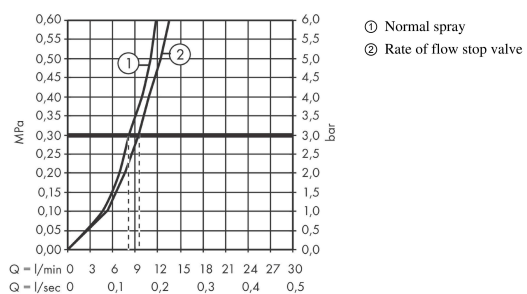

Talis M54

Single lever kitchen mixer 270, device shut-off valve, 1jet
Surfaces: **Stainless Steel Finish** Article Number: **72827800**

Description

product features

- ComfortZone 270
- swivel range adjustable in 4 steps 60°, 110°, 150° or 360°
- laminar spray
- with integrated shut-off valve
- connection dimension: DN15
- maximum flow rate at 3 bar: 8 l/min
- ceramic cartridge
- connection type: G 3/8 connections
- temperature limitation adjustable
- suitable for continuous flow water heaters
- tap hole with Ø 35 mm required

Technology

Design awards

reddot winner 2020

Product image

Scale drawing

Flowchart

Talis M54

Single lever kitchen mixer 270, device shut-off valve, 1jet

Surfaces: **Stainless Steel Finish** Article Number: **72827800**

Exploded Drawing

Year of production: >04/20

Talis M54

Single lever kitchen mixer 270, device shut-off valve, 1jet

Surfaces: **Stainless Steel Finish** Article Number: **72827800**