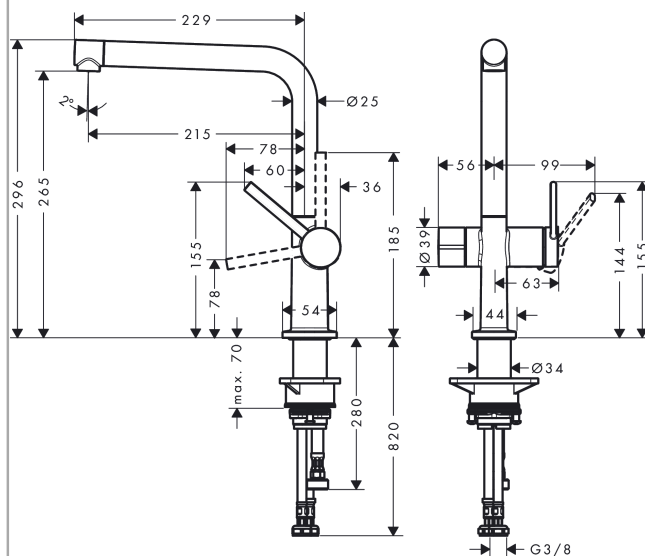

Talis M54

Single lever kitchen mixer 270, device shut-off valve, 1jet
Surfaces: **Stainless Steel Finish** Article Number: **72827800**

Description

product features

- ComfortZone 270
- swivel range adjustable in 4 steps 60°, 110°, 150° or 360°
- laminar spray
- with integrated shut-off valve
- connection dimension: DN15
- maximum flow rate at 3 bar: 8 l/min
- ceramic cartridge
- connection type: G 3/8 connections
- temperature limitation adjustable
- suitable for continuous flow water heaters
- tap hole with Ø 35 mm required

Technology

Design awards

reddot winner 2020

Product image

Scale drawing

Flowchart

Talis M54

Single lever kitchen mixer 270, device shut-off valve, 1jet

Surfaces: **Stainless Steel Finish** Article Number: **72827800**

Exploded Drawing

Year of production: >04/20

Talis M54

Single lever kitchen mixer 270, device shut-off valve, 1jet

Surfaces: **Stainless Steel Finish** Article Number: **72827800**

Spare part list

Year of production: >04/20

Pos.	Description	Article Number	Price	PU
1	spout cpl.	93758800	-	1
2	screw	97662000	-	1
3	spray former	93748000	-	1
4	service tool	93750000	-	1
5	O-Ring 14x2,5	98189000	-	1
6	axialring	97558000	-	1
7	handle	93736800	-	1
8	hollow set screw M5x5	98446000	-	1
9	screw cover	93735610	-	1
10	flange	93737800	-	1
11	nut	93738000	-	1
12	cartridge, assy	93760000	-	1
13	handle	93809800	-	1
14	shut off unit	93658000	-	1
15	O-ring 36x3	98052000	-	1
16	support	97523000	-	1
17	fixing set (Ø 34)	95049000	-	1
18	lever collar	97548000	-	1
19	connection hose 900 mm M8x0,75 G3/8	93746000	-	1
20	O-ring 6,6x1,6	93019000	-	1
21	O-ring 7x1,5	98422000	-	1
22	reduction coupling	92844000	-	1